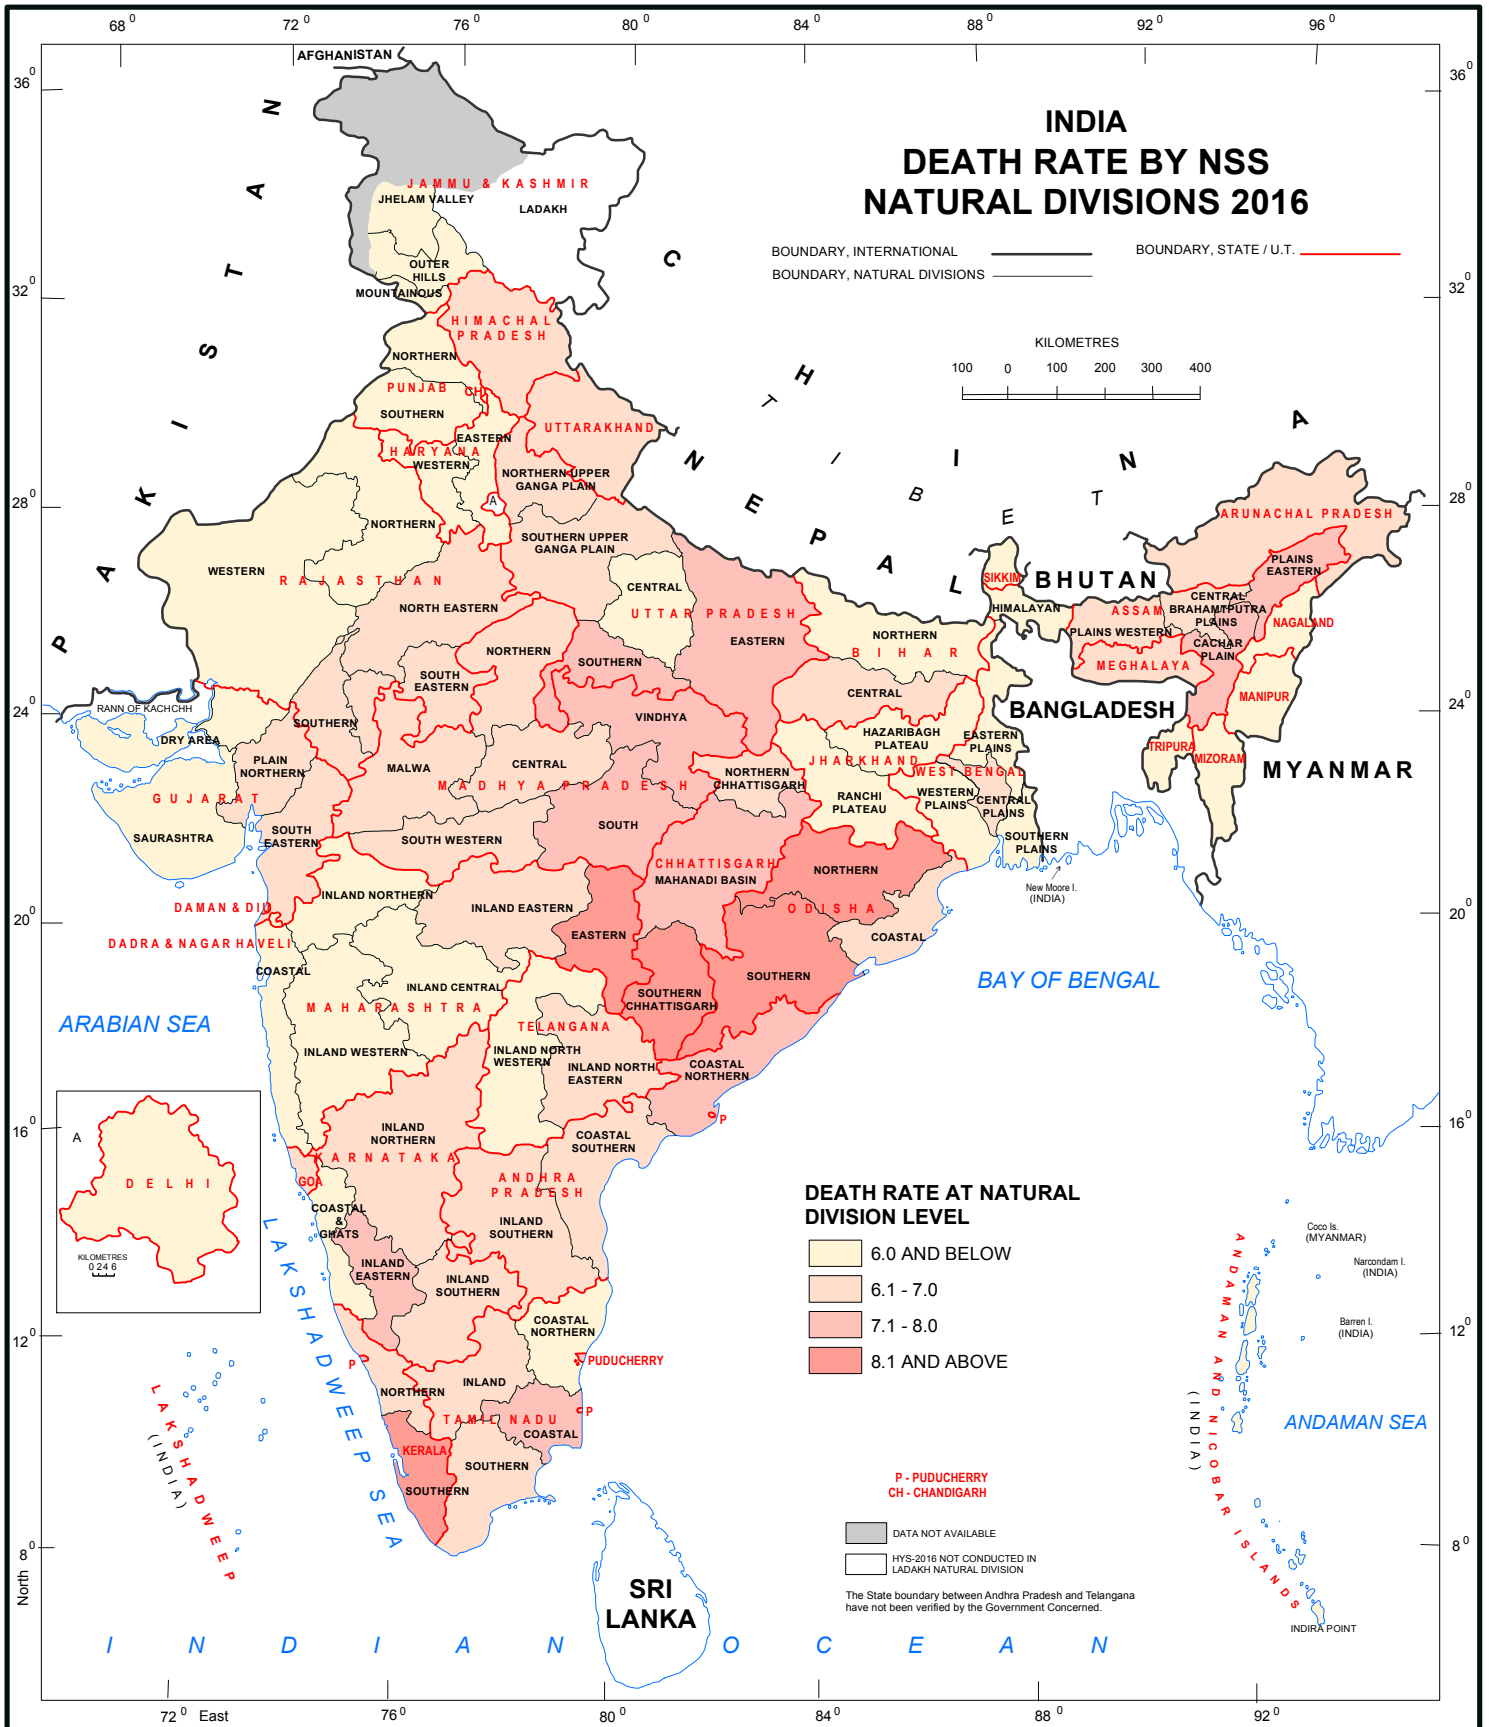

INDIA DEATH RATE BY NSS NATURAL DIVISIONS 2016

BOUNDARY, INTERNATIONAL ——— BOUNDARY, STATE / U.T. ———
BOUNDARY, NATURAL DIVISIONS ———

DEATH RATE AT NATURAL DIVISION LEVEL

- 6.0 AND BELOW
- 6.1 - 7.0
- 7.1 - 8.0
- 8.1 AND ABOVE

P - PUDUCHERRY
CH - CHANDIGARH

DATA NOT AVAILABLE

HYS-2016 NOT CONDUCTED IN LADAKH NATURAL DIVISION

The State boundary between Andhra Pradesh and Telangana have not been verified by the Government Concerned.