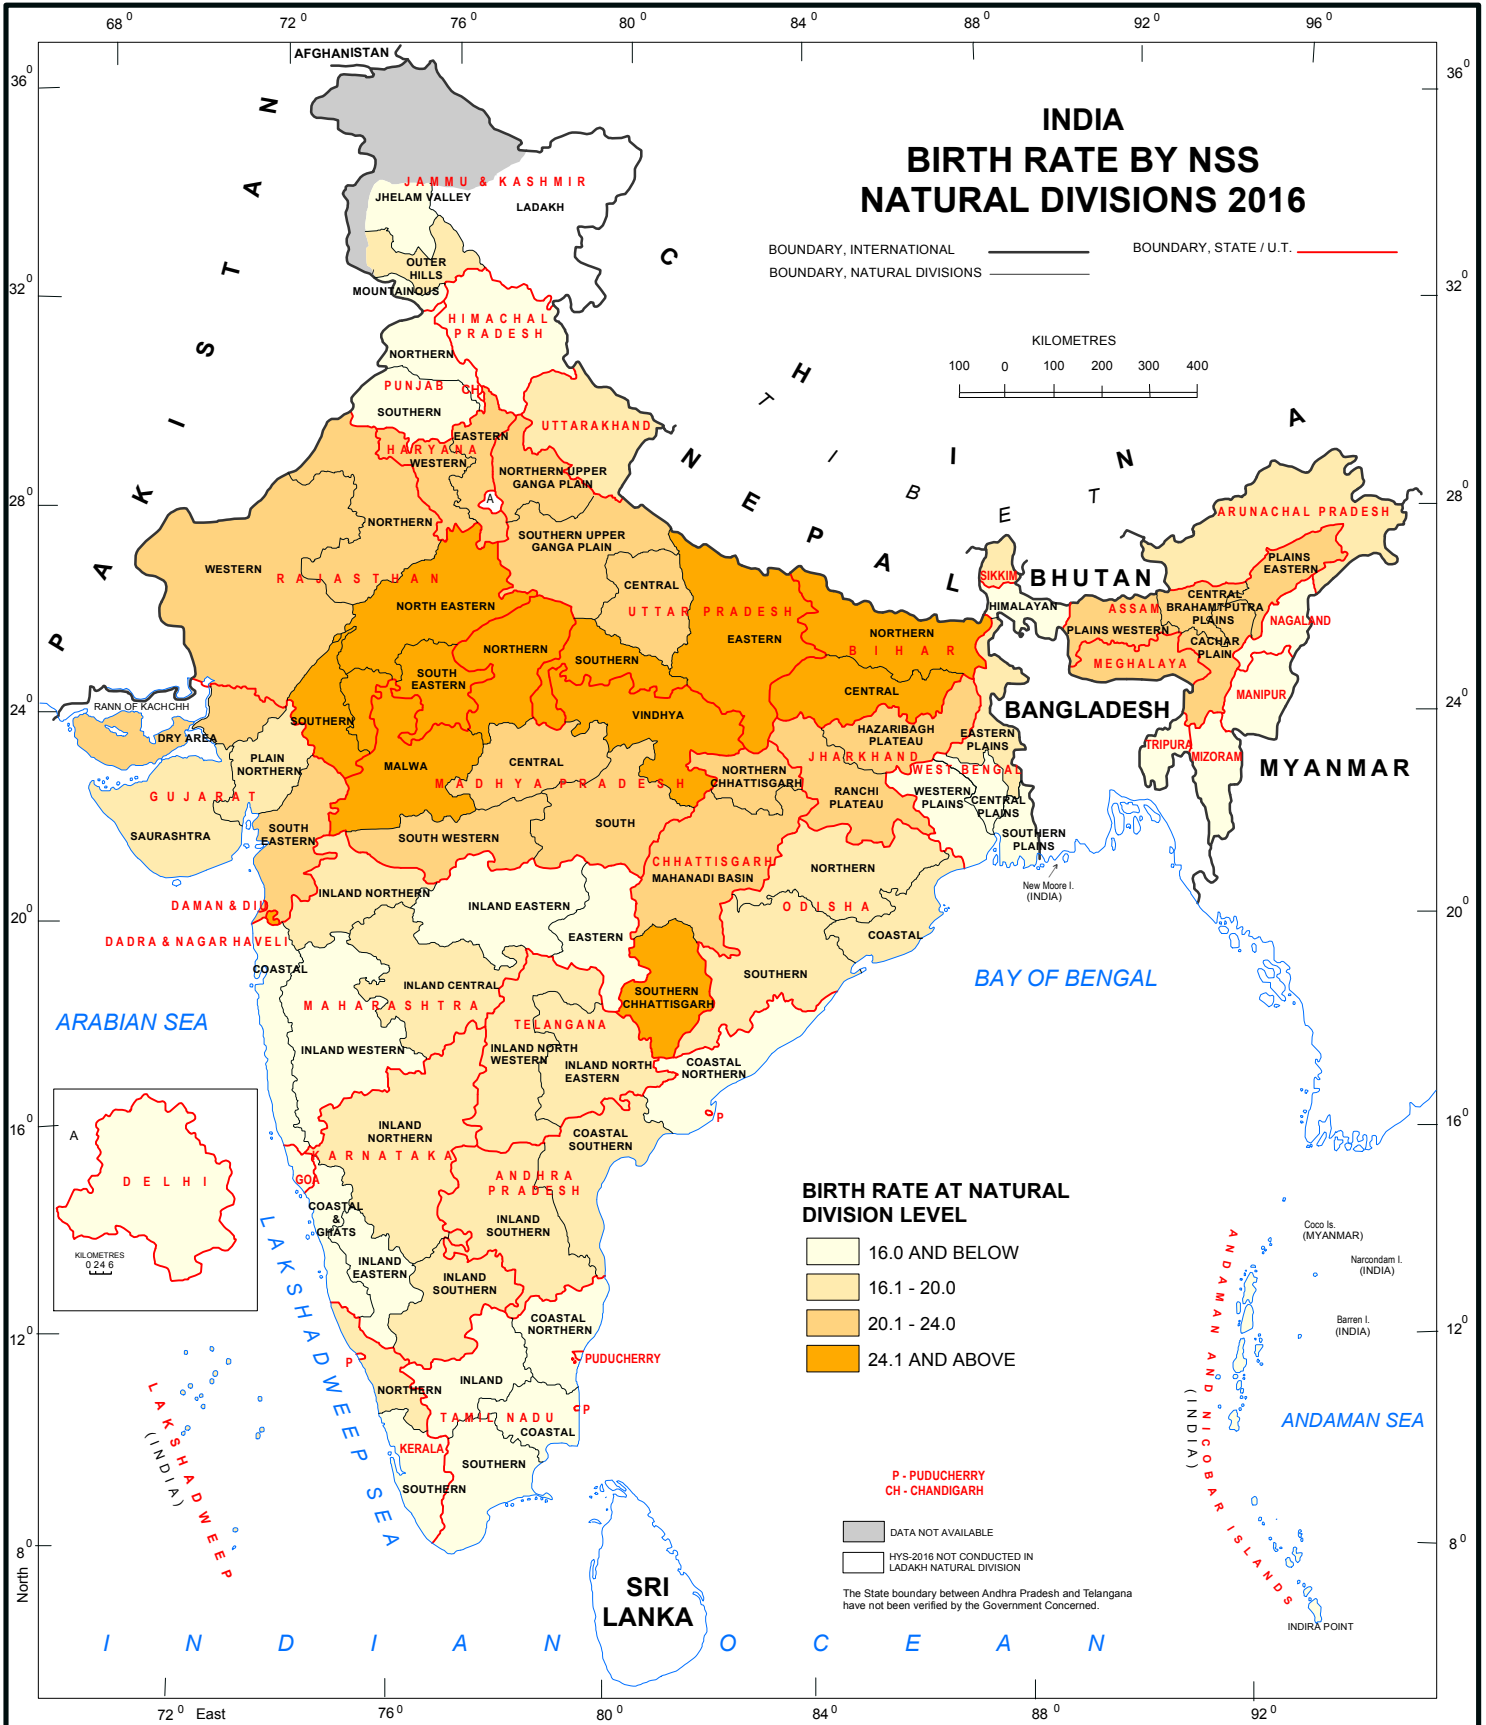

# INDIA BIRTH RATE BY NSS NATURAL DIVISIONS 2016

BOUNDARY, INTERNATIONAL ——— BOUNDARY, STATE / U.T. ———  
BOUNDARY, NATURAL DIVISIONS ———

## BIRTH RATE AT NATURAL DIVISION LEVEL

- 16.0 AND BELOW
- 16.1 - 20.0
- 20.1 - 24.0
- 24.1 AND ABOVE

P - PUDUCHERRY  
CH - CHANDIGARH

DATA NOT AVAILABLE

HYS-2016 NOT CONDUCTED IN LADAKH NATURAL DIVISION

The State boundary between Andhra Pradesh and Telangana have not been verified by the Government Concerned.