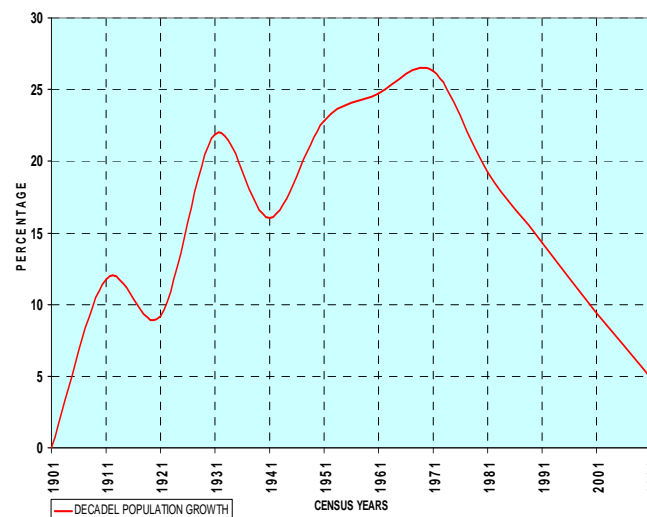

* As on 31/12/2009.

COMPARATIVE STUDY OF DECADEAL GROWTH OF STATE/DISTRICTS 1991-2001, 2001-2011

DECADEL POPULATION GROWTH OF KERALA 1901-2011

सत्यमेव जयते

CENSUS OF INDIA 2011

SUMMARY OF PROVISIONAL POPULATION KERALA