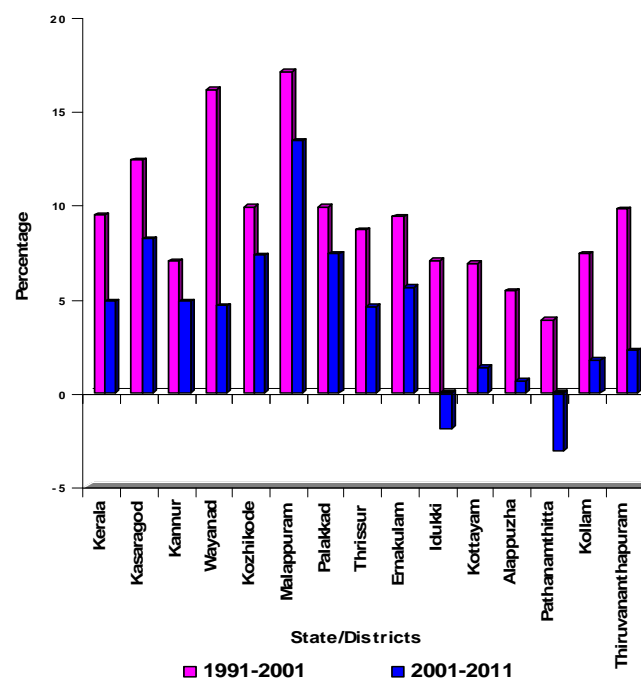

Thrissur	:	Persons	3,15,596
		Males	1,51,999
		Females	1,63,597

Kozhikode	:	Persons	4,32,097
		Males	2,06,494
		Females	2,25,603

No. of Administrative Units*

No. of Districts	:	14
No. of Taluks	:	63
No. of Villages	:	1018
No. of Census Towns	:	461
No. of Out Growths	:	16
No. of Municipal Corporations	:	5
No. of Municipalities	:	53
No. of Cantonments	:	1
No. of Community Development Blocks	:	152
No. of Urban Agglomerations	:	19

* As on 31/12/2009.

COMPARATIVE STUDY OF DECADEAL GROWTH OF STATE/DISTRICTS 1991-2001, 2001-2011

DECADEL POPULATION GROWTH OF KERALA 1901-2011

सत्यमेव जयते

CENSUS OF INDIA 2011

SUMMARY OF PROVISIONAL POPULATION KERALA