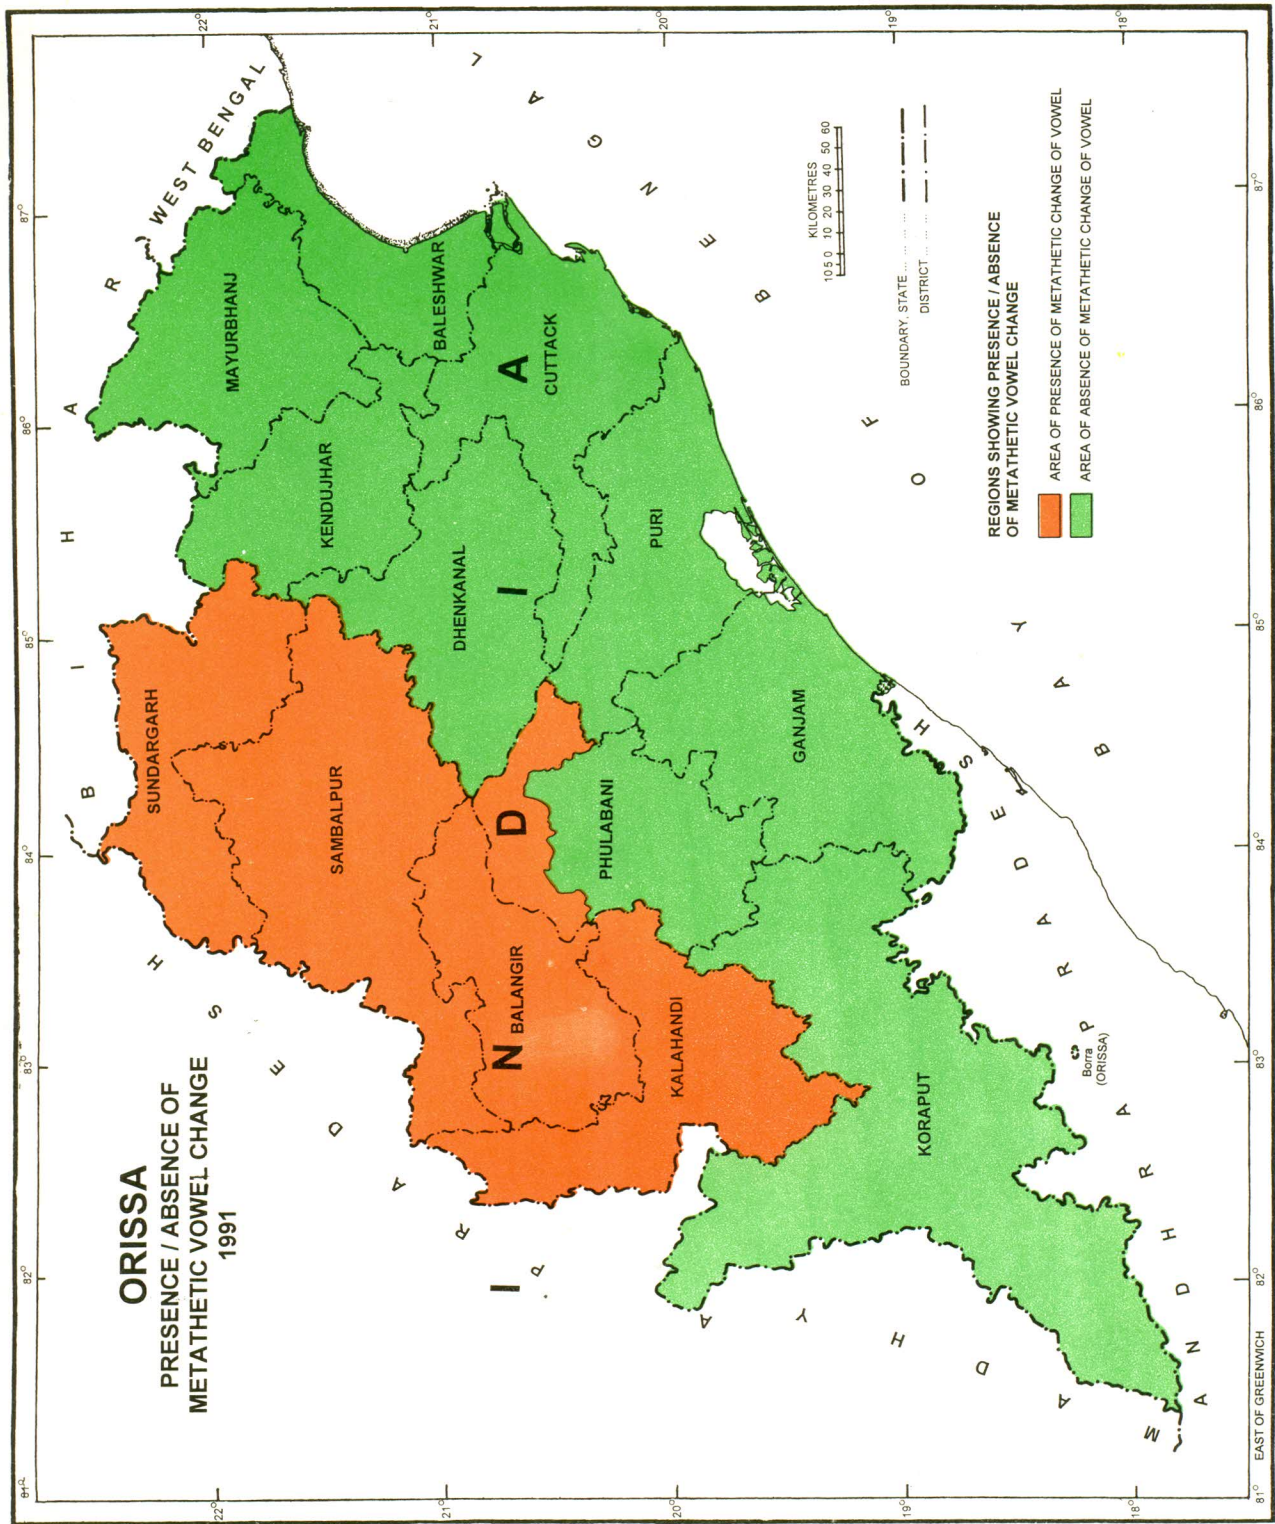

MAP 3

Based upon Survey of India map with the permission of the Surveyor General of India  
The territorial waters of India extend into the sea to a distance of twelve nautical miles  
measured from the appropriate base line.