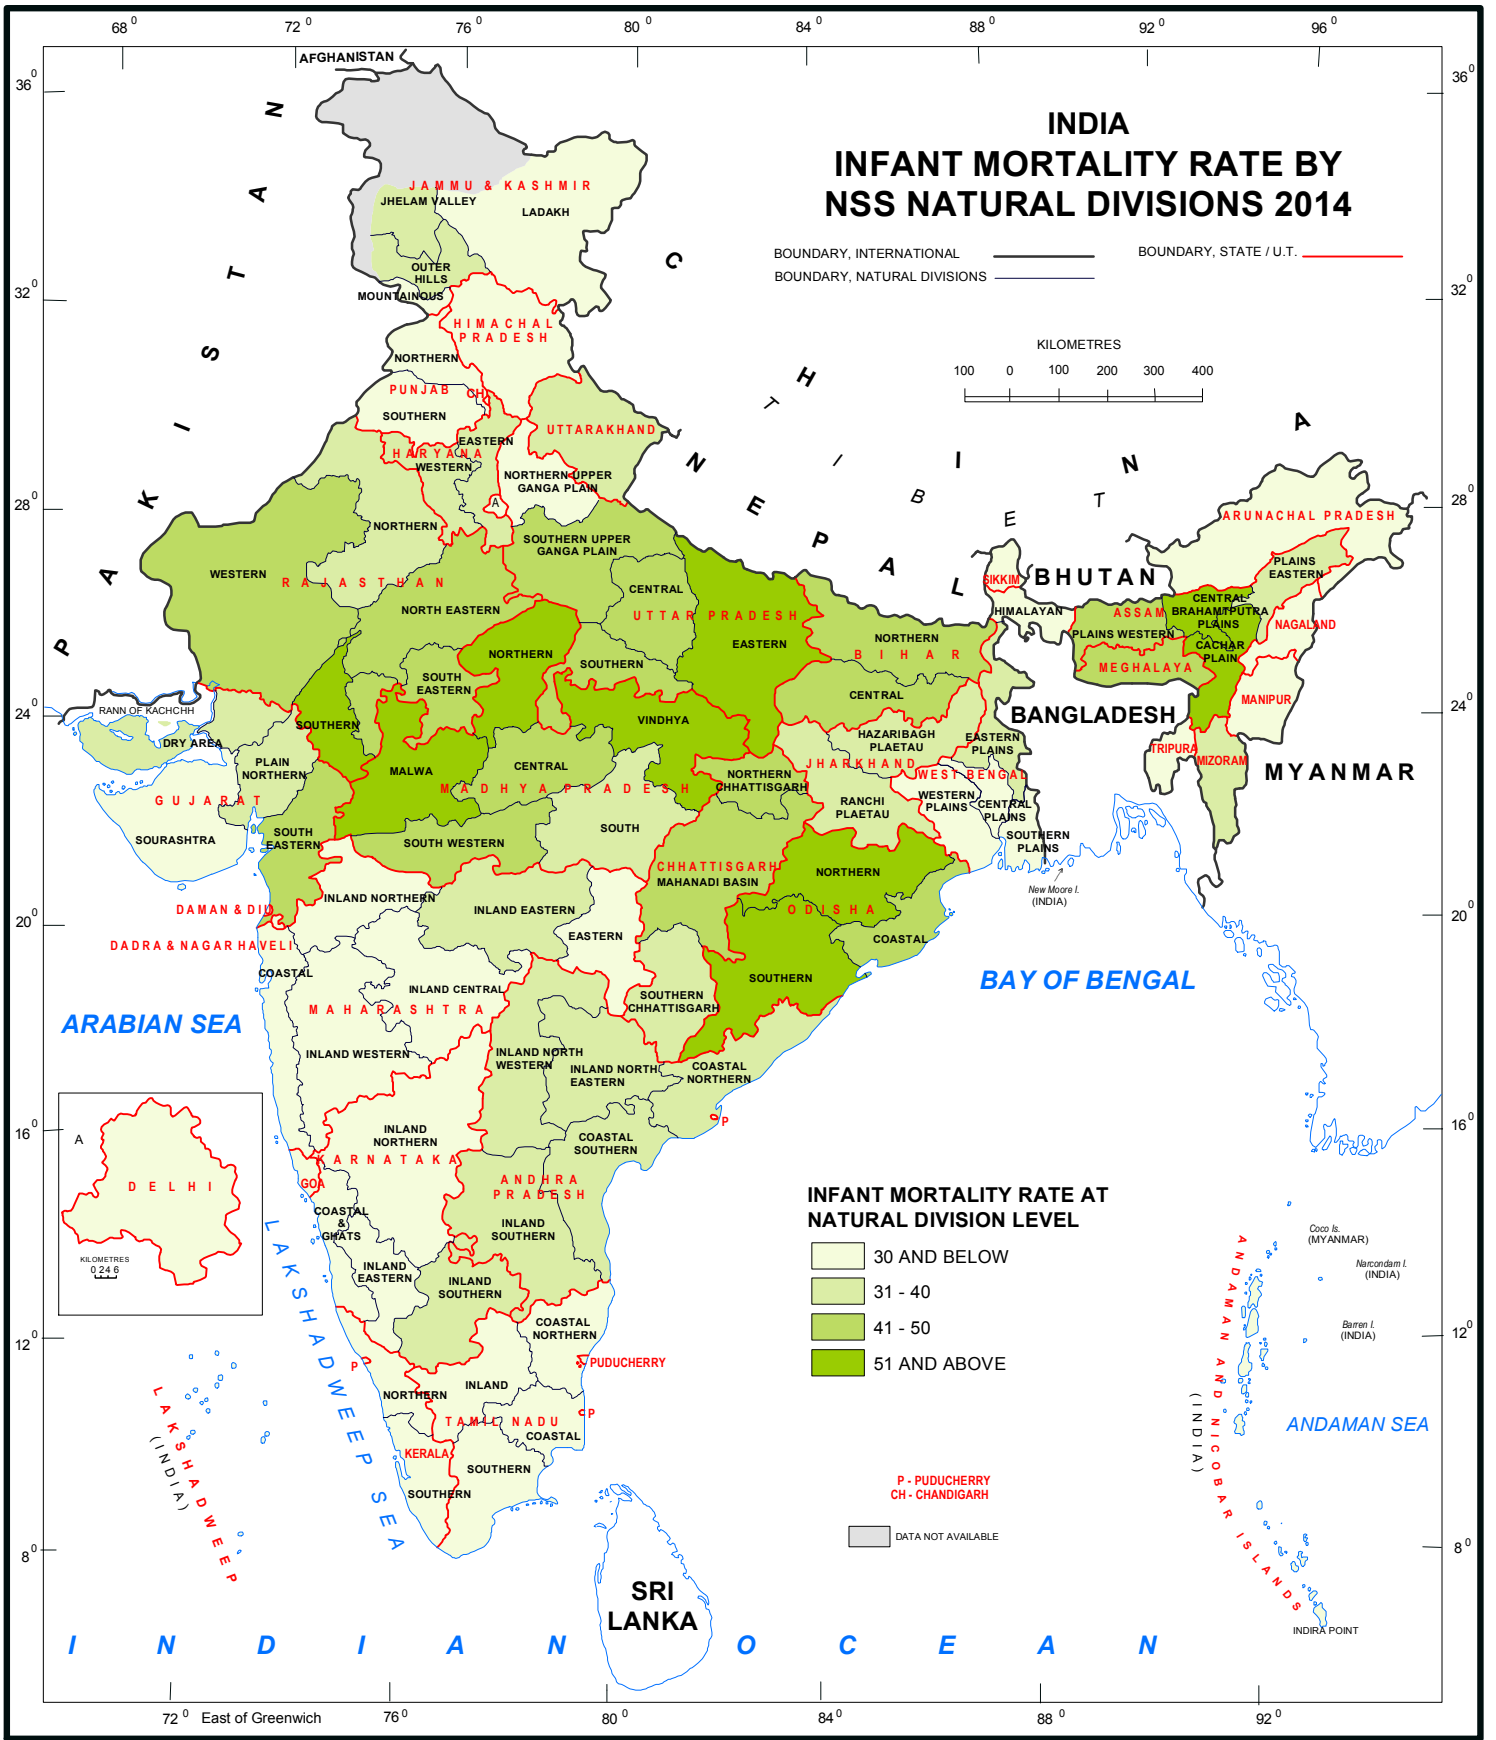

INDIA INFANT MORTALITY RATE BY NSS NATURAL DIVISIONS 2014

BOUNDARY, INTERNATIONAL  BOUNDARY, STATE / U.T. 
BOUNDARY, NATURAL DIVISIONS 

INFANT MORTALITY RATE AT NATURAL DIVISION LEVEL

-  30 AND BELOW
-  31 - 40
-  41 - 50
-  51 AND ABOVE

P - PUDUCHERRY
CH - CHANDIGARH
 DATA NOT AVAILABLE