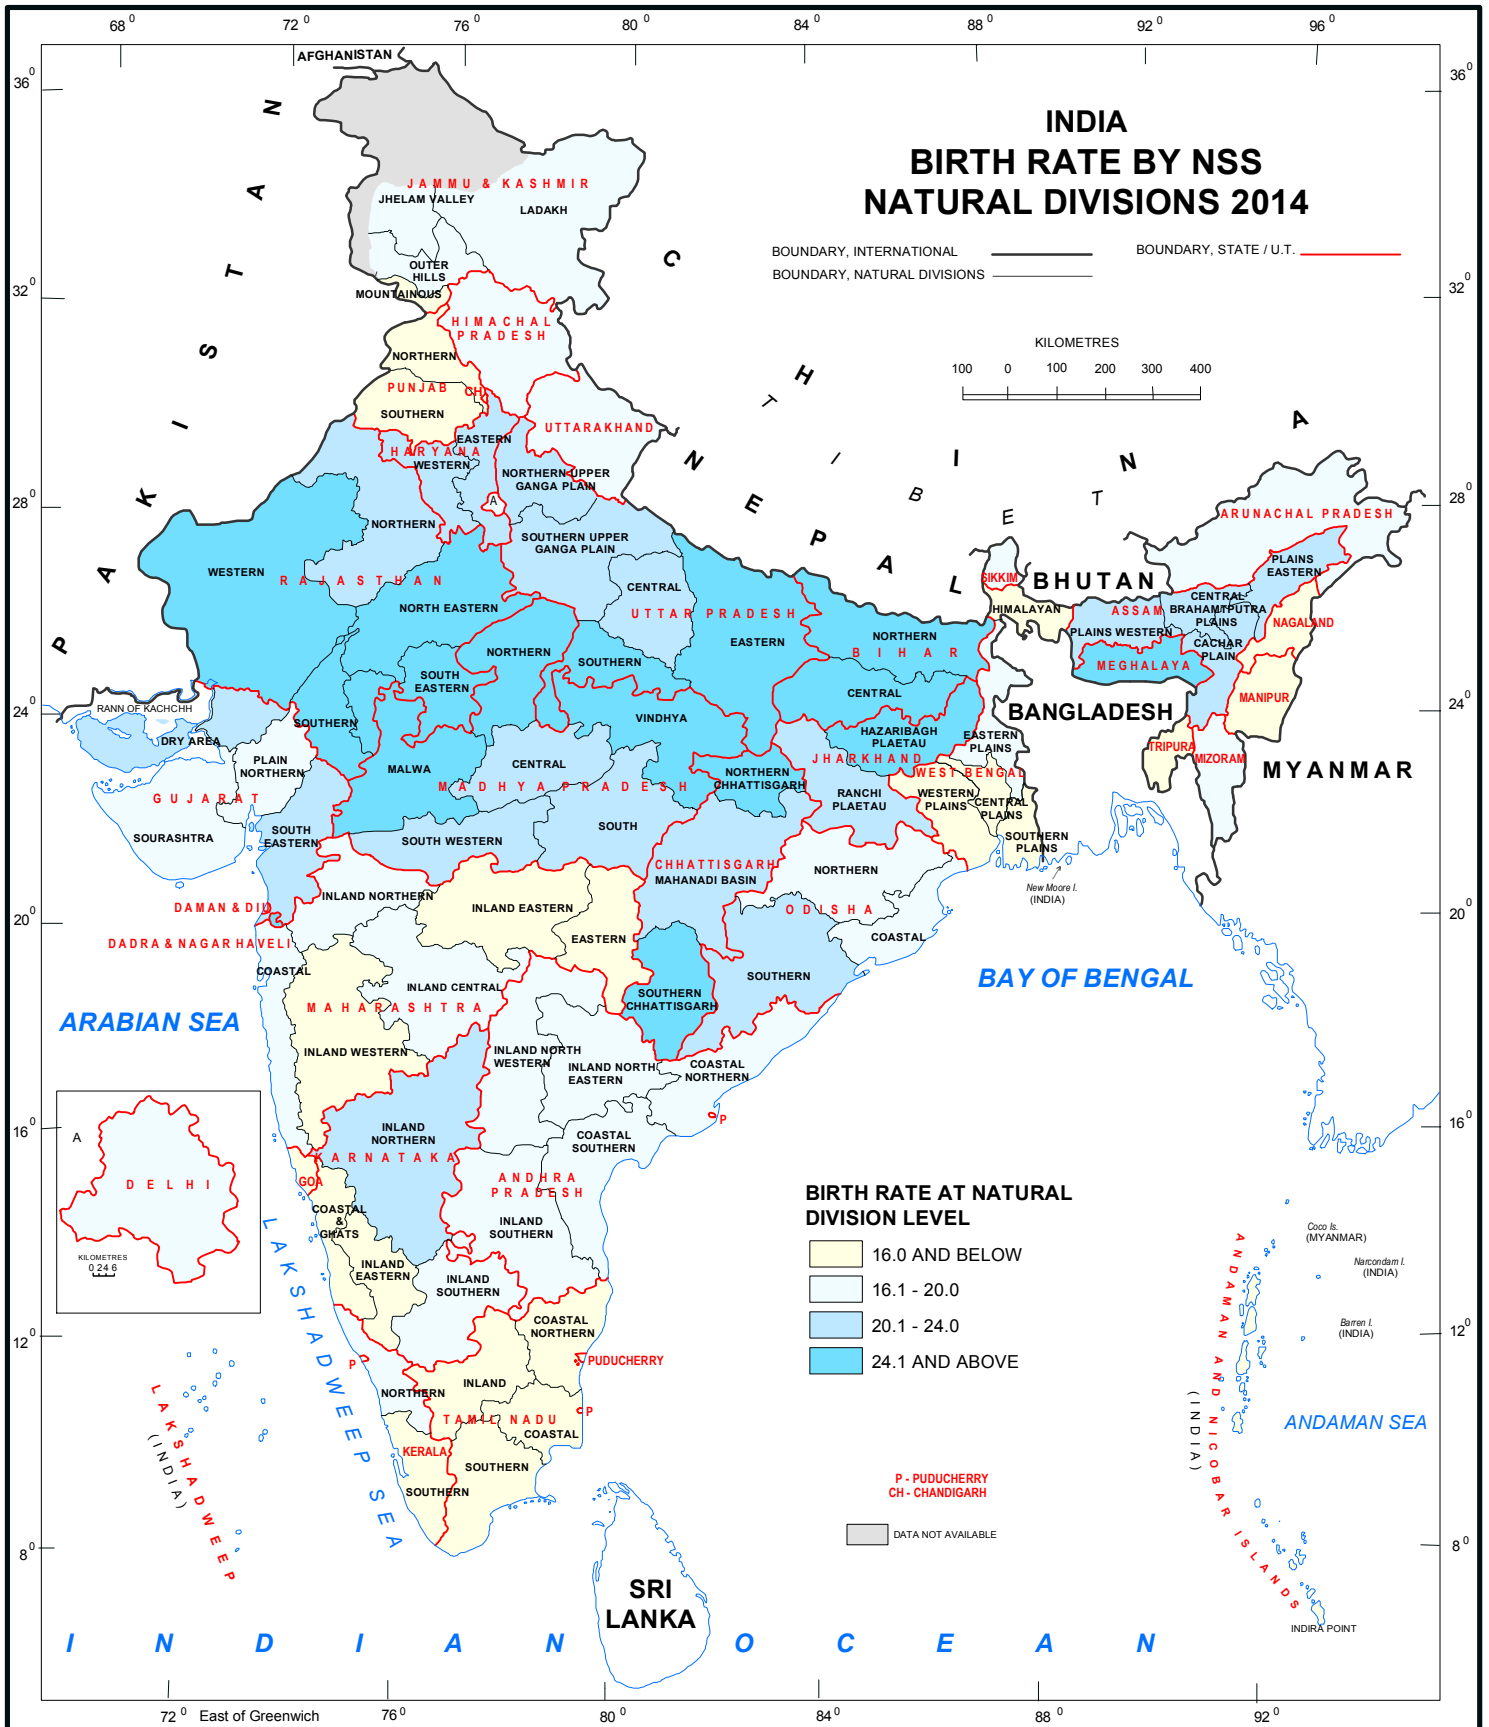

# INDIA BIRTH RATE BY NSS NATURAL DIVISIONS 2014

BOUNDARY, INTERNATIONAL ——— BOUNDARY, STATE / U.T. ———  
BOUNDARY, NATURAL DIVISIONS ———

## BIRTH RATE AT NATURAL DIVISION LEVEL

- 16.0 AND BELOW
- 16.1 - 20.0
- 20.1 - 24.0
- 24.1 AND ABOVE

P - PUDUCHERRY  
CH - CHANDIGARH  
DATA NOT AVAILABLE